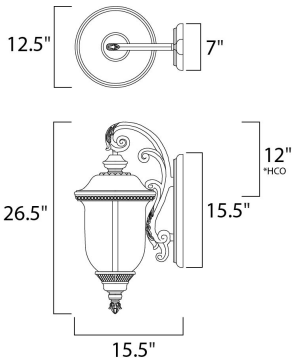

PRODUCT DESCRIPTION

MEASUREMENTS

DIMENSION : 12.5" W x 26.5" H x 15.5" Ext
BACK PLATE : 7" W x 15.5" H x 12" HCO
HANGING WEIGHT : 12.4 lb

LAMPING

INPUT VOLTAGE : 120V
LUMENS : 840 Rated
BULB : 1 x 12W LED PCB Integrated , 12W Total
BULB INCLUDED : (Integrated)
DIMMABLE : Triac CL
CRI : 80+ CRI
COLOR_TEMP : 3000K

FINISHES OPTION

Oriental Bronze (OB)

GLASS

Water Glass WG

MATERIAL

Aluminum

RATINGS

cETLus
Wet Location
For Outdoor

ADDITIONAL

RATED LIFE 25000 Hours
OPERATING TEMPERATURE:
-20°C (-4°F), 40°C (104°F)

PHOTOMETRIC: Report Found Online

Always consult a qualified electrician before installing any lighting product.